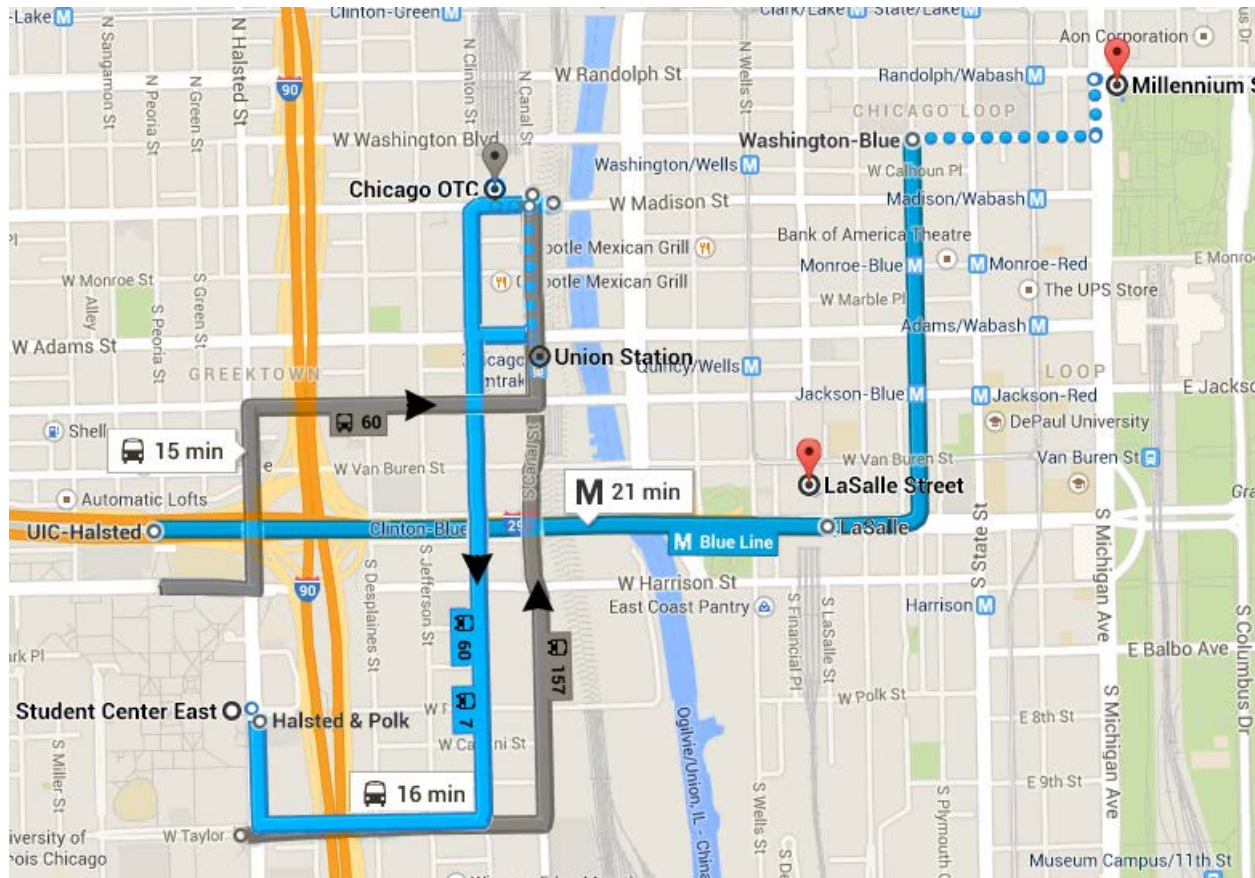

Traveling To/From UIC and Metra Stations

From Ogilvie Transportation Center:

- Catch the CTA 60 bus at the corner of Madison and Clinton heading south on Clinton
- Catch the UIC Commuter Shuttle on Madison in front of Ogilvie Transportation Center

From Union Station:

- Catch the CTA 60 bus at the corner Clinton and Jackson heading south on Clinton
- Catch the UIC Commuter Shuttle on Clinton and Jackson heading south on Clinton
- Catch the CTA 7 bus at the corner of Van Buren and Canal heading West on Van Buren.

From LaSalle Street Station:

- Walk South to Congress/LaSalle and catch the Blue Line Subway Train (to Forest Park) and get off at Halsted, Racine or Medical District (West Campus).

To Ogilvie Transportation Center:

From Millennium Station:

- Walk through the underground pedway until you reach the Blue Line Station at Washington. Take the Blue Line to Halsted/Racine or Medical District (West Campus).